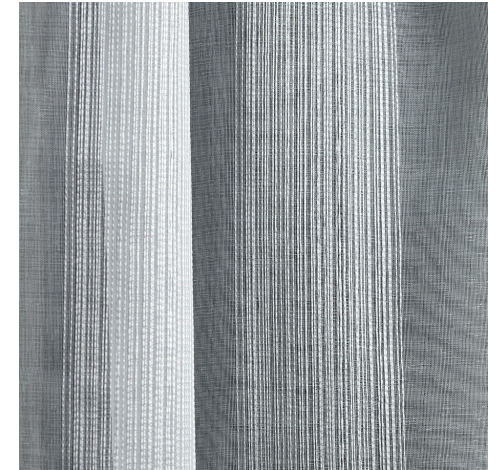

# SHEER COLLECTION - DESIGNER SHEER FR

Dawn

Daybreak

Ray

Window

Actual colors may vary from images shown.

Fabrics meet NFPA Standard 701 test.

## SHEER COLLECTION - DESIGNER SHEER FR

Fabrics in this collection are 118" wide, Doubled on Roll, 100% polyester

Available in Marble and Soft White

All fabrics pass NFPA 701 Method 1 standards and are Flame Resistant.

Colors are subject to dye lot variation.

Contact Factory for more information or additional fabric choices.

Actual colors may vary from images shown.