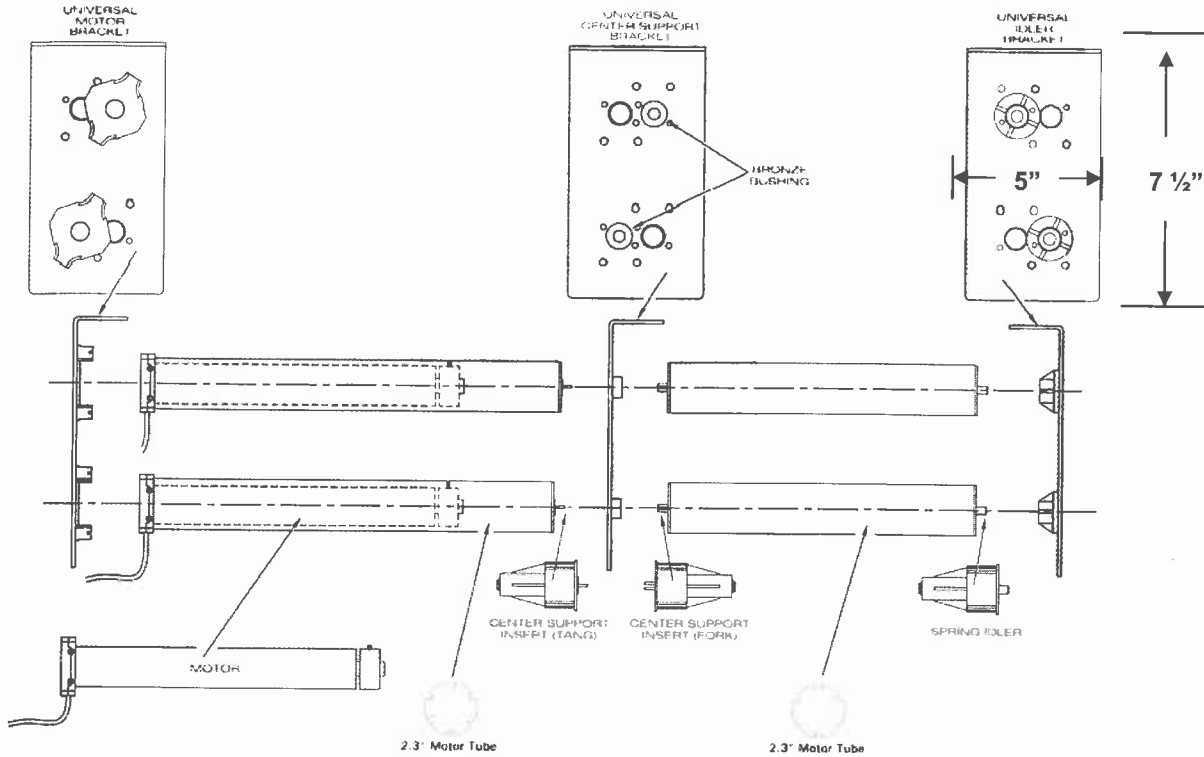

Product Cut Sheet: Dual Motorized Multiple Band Shade System

This type of roller shade allows installation of a sunscreen shade and a room darkening shade on a single mounting bracket providing both light filtering and light blocking. The compact design of this bracket permits two shades to fit in a smaller room projection than two individually installed shades on the same window.

Dual AC Motorized Multiple Band Roller Shade System without Fascia Valance

Mariak Contract
575 W. Manville Street
Rancho Dominguez, CA 90220

Ph: (800) 562-7425
Fx: (800) 459-6999
www.mariak.com

Mariak
Contract